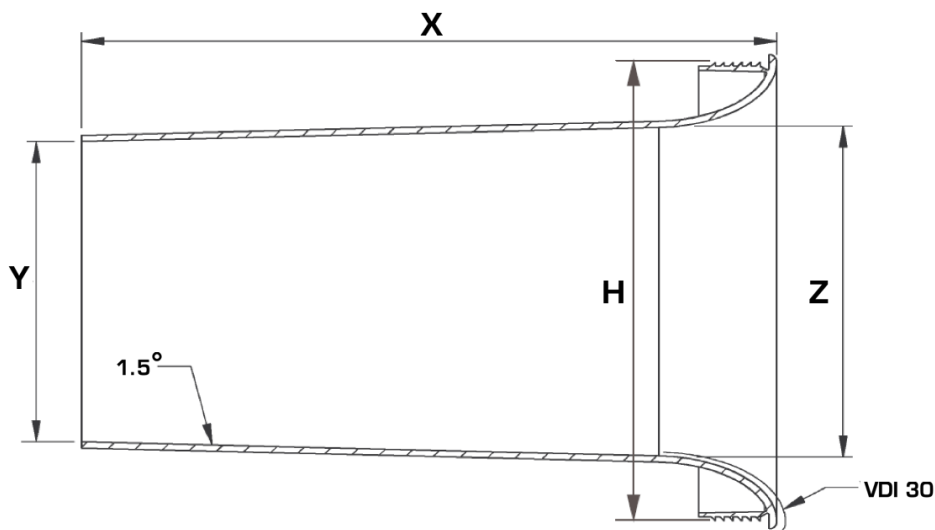

HP Port Tube - Model #900018

ø68 mm / length 220 mm

Product index: 051-0018

Sizing information:

X: 220 mm

Y: 57,35 mm

Z: 68 mm

H: min. 97,25 mm / max. 97,75 mm

Weight: 69 grams

HP Port Tube - Model #900018

Technical drawings