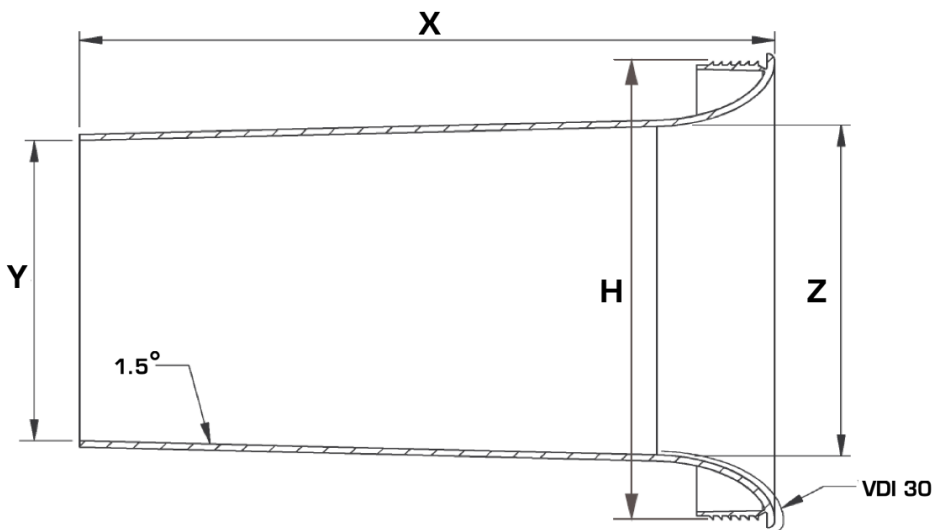

HP Port Tube - Model #900332

ø50 mm / length 185 mm

Product index: 051-0013

Sizing information:

X: 185 mm

Y: 47 mm

Z: 50 mm

H: min. 62 mm / max. $\pm 0,20$ mm

Weight: 39 grams

HP Port Tube - Model #900332

Technical drawings