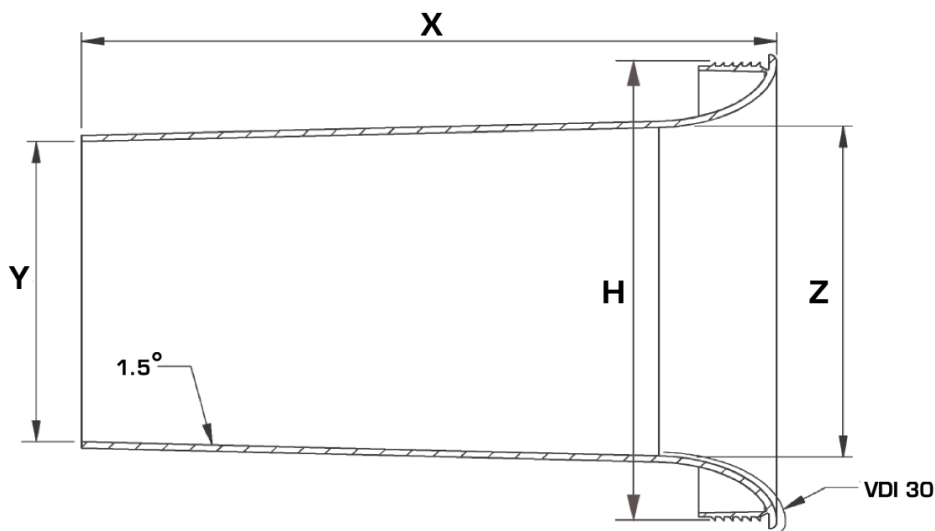

HP Port Tube - Model #900023

ø50 mm / length 143 mm

Product index: 051-0012

Sizing information:

X: 143 mm

Y: 43,25 mm

Z: 50 mm

H: min. 69,10 mm / max. 69,50 mm

Weight: 36 grams

HP Port Tube - Model #900023

Technical drawings