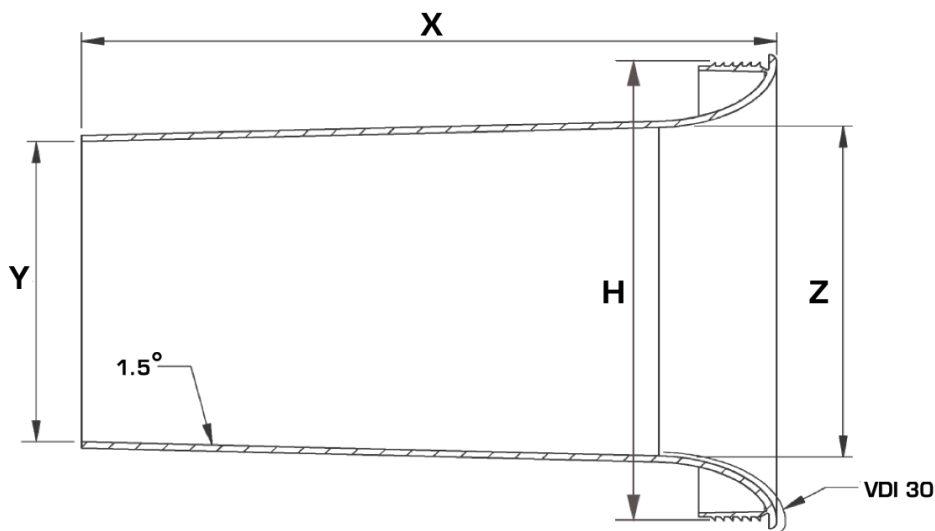

HP Port Tube - Model #900030

ø42,70 mm / length 123,40 mm

Product index: 051-0010

Sizing information:

X: 123,40 mm

Y: 37 mm

Z: 42,70 mm

H: min. 57,10 mm / max. 57,50 mm

Weight: 22 grams

HP Port Tube - Model #900030

Technical drawings