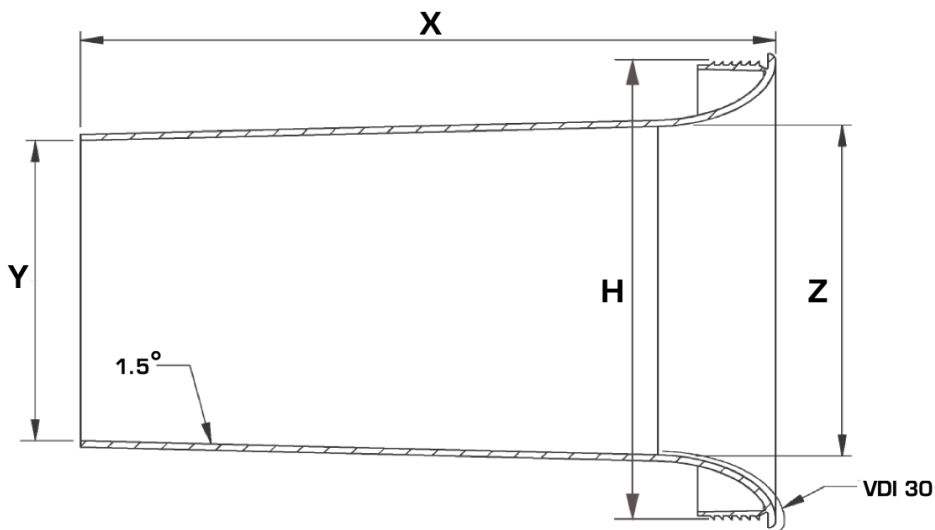

HP Port Tube - Model #900022

ø35 mm / length 120 mm

Product index: 051-0006

Sizing information:

X: 120 mm

Y: 31,95 mm

Z: 35 mm

H: min. 49,05 mm / max. 49,35 mm

Weight: 19 grams

HP Port Tube - Model #900022

Technical drawings